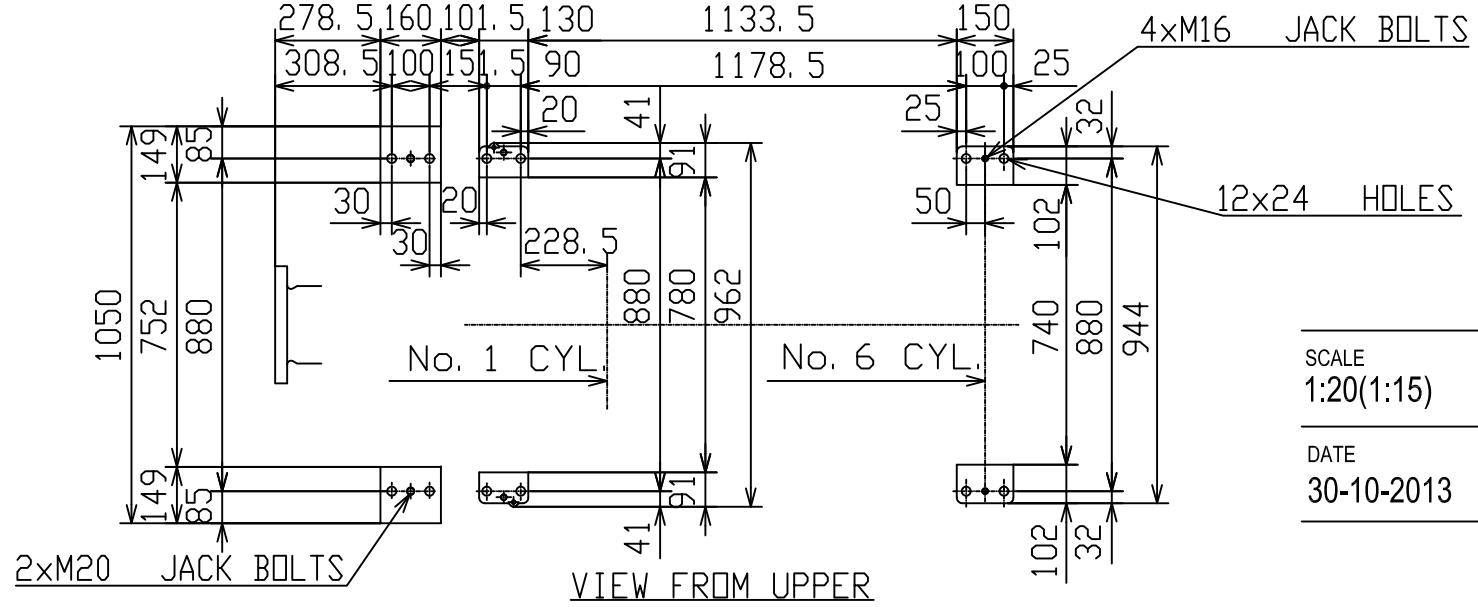

No.	N A M E
1	FRESH WATER TANK
2	STARTING MOTOR
3	FUEL OIL FILTER
4	LUB. OIL FILTER
5	AIR FILTER FOR TURBO.

ENG. MODEL	CLUTCH MODEL
6AYM-WET	YXH(2)-240(-2)
TOTAL MASS(abt.)	2970(3040)kg

SCALE	NAME	MODEL
1:20(1:15)	OUTLINE	6AYM-W(E)(G)TxYXH(2)-240(-2)
DATE	ORIGINAL DRAWING NUMBER	REVISION
30-10-2013	B3-48660-4460	0