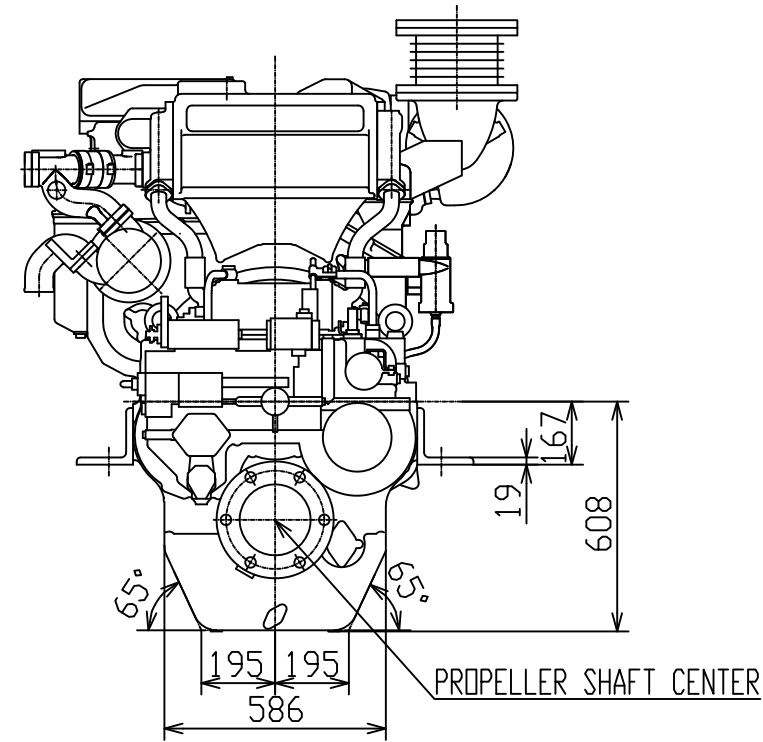

No.	N A M E
1	FRESH WATER TANK
2	STARTING MOTOR
3	FUEL OIL FILTER
4	LUB. OIL FILTER
5	AIR FILTER FOR TURBO.

ENG. MODEL	CLUTCH MODEL
6AYM-WET	YXH(2)-240(-2)
TOTAL MASS(abt.)	2970(3040)kg

SCALE	NAME	MODEL
1:20(1:15)	OUTLINE	6AYM-W(E)(G)TxYXH(2)-240(-2)
DATE	ORIGINAL DRAWING NUMBER	REVISION
30-10-2013	B3-48660-4460	0