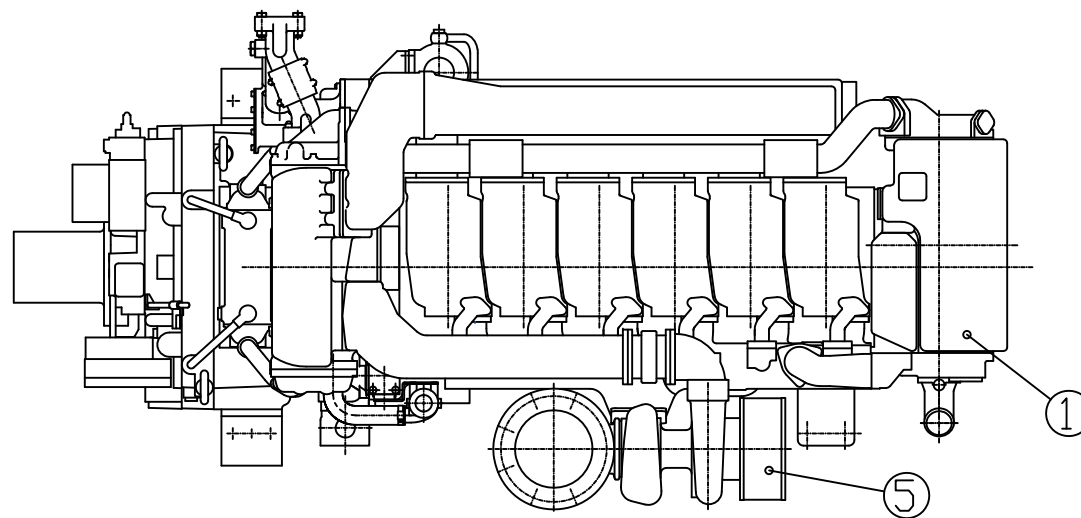

No.	N A M E
1	FRESH WATER TANK
2	STARTING MOTOR
3	FUEL OIL FILTER
4	LUB. OIL FILTER
5	AIR FILTER FOR TURBO.

ENG. MODEL	CLUTCH MODEL
6AYM-WET	YXH(2)-240(-2)
TOTAL MASS(abt.)	2970(3040)kg

SCALE	NAME	MODEL
1:20(1:15)	OUTLINE	6AYM-W(E)(G)TxYXH(2)-240(-2)
DATE	ORIGINAL DRAWING NUMBER	REVISION
30-10-2013	B3-48660-4460	0