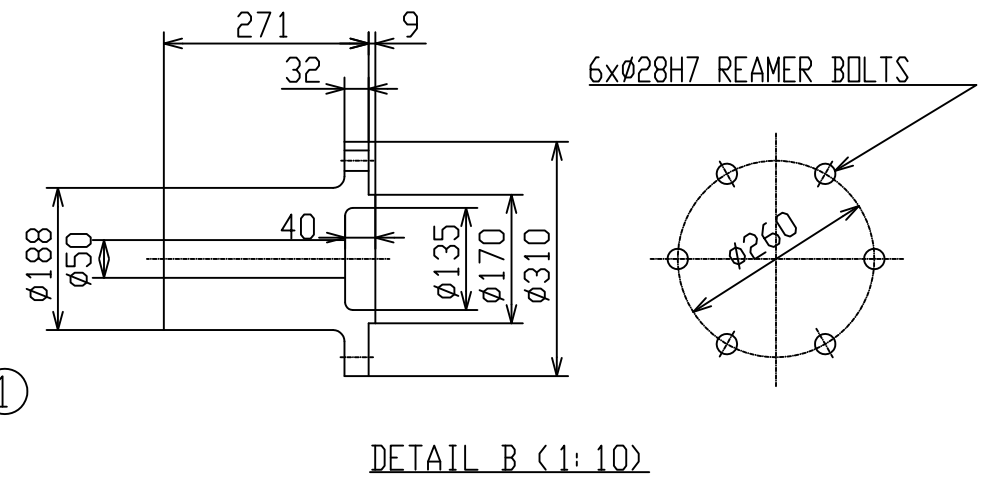

No.	N A M E
1	FRESH WATER TANK
2	STARTING MOTOR
3	FUEL OIL FILTER
4	LUB. OIL FILTER
5	AIR FILTER FOR TURBO.

ENG. MODEL	CLUTCH MODEL
6AYM-WET	YXH(2)-240(-2)
TOTAL MASS(abt.)	2970(3040)kg

SCALE	NAME	MODEL
1:20(1:15)	OUTLINE	6AYM-W(E)(G)TxYXH(2)-240(-2)
DATE	ORIGINAL DRAWING NUMBER	REVISION
30-10-2013	B3-48660-4460	0