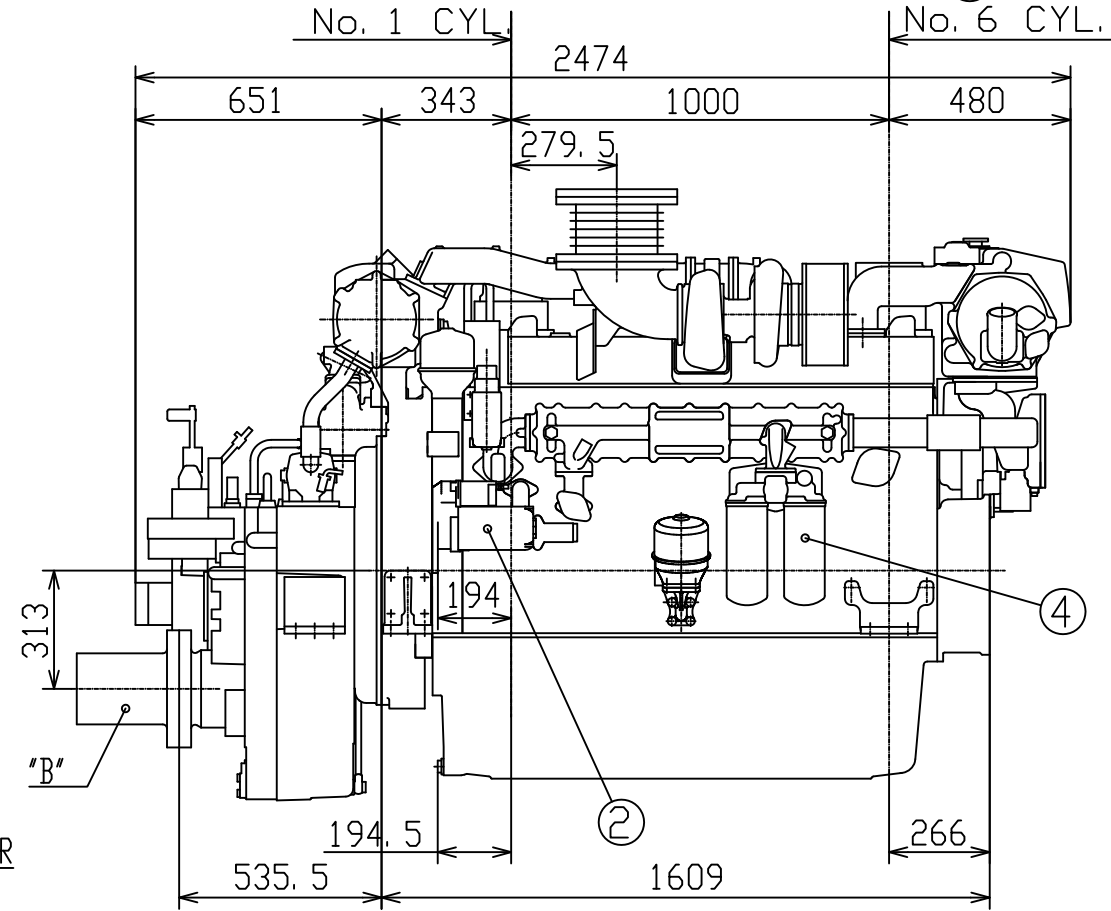

No.	N A M E
1	FRESH WATER TANK
2	STARTING MOTOR
3	FUEL OIL FILTER
4	LUB. OIL FILTER
5	AIR FILTER FOR TURBO.

ENG. MODEL	CLUTCH MODEL
6AYM-WET	YXH(2)-240(-2)
TOTAL MASS(abt.)	2970(3040)kg

SCALE	NAME	MODEL
1:20(1:15)	OUTLINE	6AYM-W(E)(G)TxYXH(2)-240(-2)
DATE	ORIGINAL DRAWING NUMBER	REVISION
30-10-2013	B3-48660-4460	0