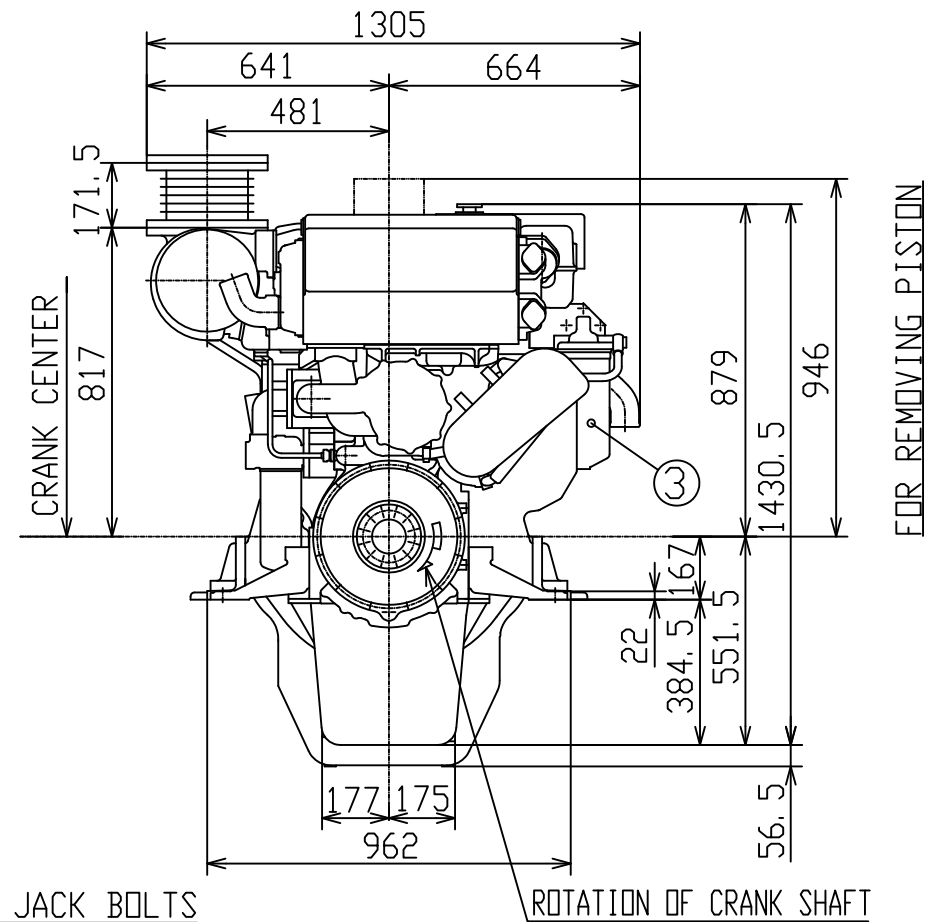

No.	N A M E
1	FRESH WATER TANK
2	STARTING MOTOR
3	FUEL OIL FILTER
4	LUB. OIL FILTER
5	AIR FILTER FOR TURBO.

ENG. MODEL	CLUTCH MODEL
6AYM-WET	YXH(2)-240(-2)
TOTAL MASS(abt.)	2970(3040)kg

SCALE	NAME	MODEL
1:20(1:15)	OUTLINE	6AYM-W(E)(G)TxYXH(2)-240(-2)
DATE	ORIGINAL DRAWING NUMBER	REVISION
30-10-2013	B3-48660-4460	0